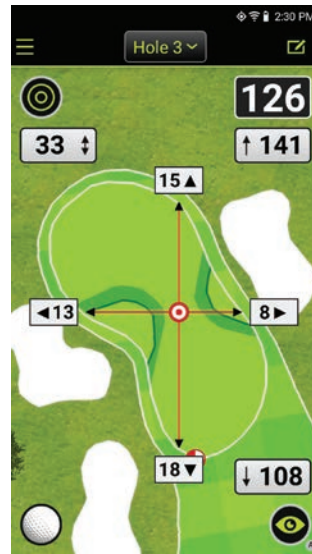

HARDWARE FEATURES

- Wi-Fi 802.11 b/g/n
- Multi-constellation navigation satellite capability
- 13 MegaPixel Camera (save images to your SkyGolf 360 account)

TECHNICAL SPECIFICATIONS

- Size: 6 "x 3" x .5" inch (155.5 x 83 x 12.7 mm)
- Weight: Approximately 8 ounces (250 grams)
- Display: 5" LCD Touch screen, 1920x1080 resolution
- Battery: Up to 14 hours
- Water resistance: IPX 7
- Languages: English

NEW PINPOINT TECHNOLOGY

Exclusive to SkyCaddie SX500, PinPoint provides the ability to get distances to today's pin on IntelliGreen to obsolete laser rangefinders. Use Wi-Fi to Sync web-loaded pin positions and zones if available, or manually enter pin sheet information to get Distance To Hole, plus Front - Middle - Back, plus the Depth and True Shape of the green relative to your line of play - whether you can see the flag or not. Try doing that with a laser! For strategic shot-planning drag your SX500 cursor to anywhere on the green for an accurate landing area distance. SX500's screen rotates automatically to match your angle of approach, and the distance information reflects your current position with no need for line-of-sight. SkyCaddie SX500 means more information, more speed, more accuracy and no aiming.

NEW DYNAMIC HOLEVUE WITH INTEGRATED TARGETS

SX500 displays detailed fairway AND green data, both of which dynamically auto-rotate according to your current position. Accurate distances to up to 40 ground-mapped targets per hole. Pinch-zoom or double-tap to reveal critical distances to hazards, carries, layups and fairway runouts - all verified and updated regularly on foot by your SkyCaddie mapping team.