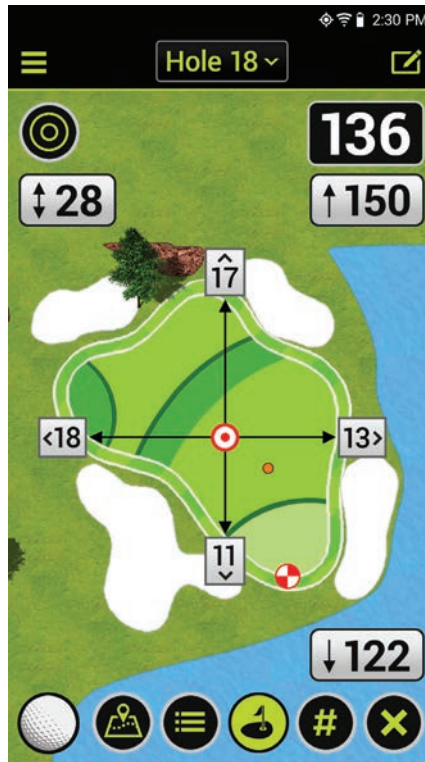

HARDWARE FEATURES

- Wi-Fi 802.11 b/g/n
- Multi-constellation navigation satellite capability
- 13 MegaPixel Camera (save images to your SkyGolf 360 account)

TECHNICAL SPECIFICATIONS

- Size: 6 "x 3" x .5" inch (155.5 x 83 x 12.7 mm)
- Weight: Approximately 8 ounces (250 grams)
- Display: 5" LCD Touch screen, 1920x1080 resolution
- Battery: Up to 14 hours
- Water resistance: IPX 7
- Languages: English

NEW PINPOINT TECHNOLOGY

Exclusive to SkyCaddie SX500, PinPoint provides the ability to get distances to today's pin on IntelliGreen to obsolete laser rangefinders. Use Wi-Fi to Sync web-loaded pin positions and zones if available, or manually enter pin sheet information to get Distance To Hole, plus Front - Middle - Back, plus the Depth and True Shape of the green relative to your line of play - whether you can see the flag or not. Try doing that with a laser! For strategic shot-planning drag your SX500 cursor to anywhere on the green for an accurate landing area distance. SX500's screen rotates automatically to match your angle of approach, and the distance information reflects your current position with no need for line-of-sight. SkyCaddie SX500 means more information, more speed, more accuracy and no aiming.

NEW DYNAMIC HOLEVUE WITH INTEGRATED TARGETS

SX500 displays detailed fairway AND green data, both of which dynamically auto-rotate according to your current position. Accurate distances to up to 40 ground-mapped targets per hole. Pinch-zoom or double-tap to reveal critical distances to hazards, carries, layups and fairway runouts - all verified and updated regularly on foot by your SkyCaddie mapping team.