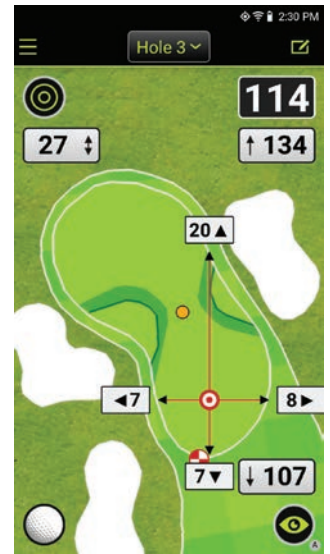

HARDWARE FEATURES

- Wi-Fi 802.11 b/g/n
- Multi-constellation navigation satellite capability
- 13 MegaPixel Camera (save images to your SkyGolf 360 account)

TECHNICAL SPECIFICATIONS

- Size: 6 "x 3" x .5" inch (155.5 x 83 x 12.7 mm)
- Weight: Approximately 8 ounces (250 grams)
- Display: 5" LCD Touch screen, 1920x1080 resolution
- Battery: Up to 14 hours
- Water resistance: IPX 7
- Languages: English

NEW PINPOINT TECHNOLOGY

Exclusive to SkyCaddie SX500, PinPoint provides the ability to get distances to today's pin on IntelliGreen to obsolete laser rangefinders. Use Wi-Fi to Sync web-loaded pin positions and zones if available, or manually enter pin sheet information to get Distance To Hole, plus Front - Middle - Back, plus the Depth and True Shape of the green relative to your line of play - whether you can see the flag or not. Try doing that with a laser! For strategic shot-planning drag your SX500 cursor to anywhere on the green for an accurate landing area distance. SX500's screen rotates automatically to match your angle of approach, and the distance information reflects your current position with no need for line-of-sight. SkyCaddie SX500 means more information, more speed, more accuracy and no aiming.

NEW DYNAMIC HOLEVUE WITH INTEGRATED TARGETS

SX500 displays detailed fairway AND green data, both of which dynamically auto-rotate according to your current position. Accurate distances to up to 40 ground-mapped targets per hole. Pinch-zoom or double-tap to reveal critical distances to hazards, carries, layups and fairway runouts - all verified and updated regularly on foot by your SkyCaddie mapping team.