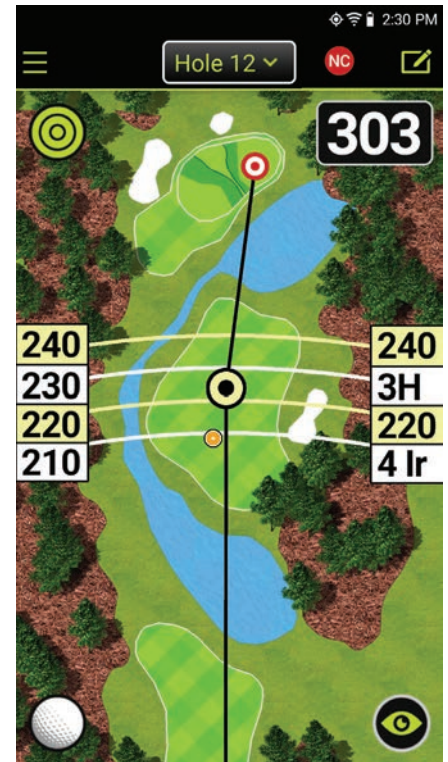

NEW DYNAMIC RANGEVUE WITH CLUB TARGETS

Enter your normal club hitting distances into SX500's new Dynamic RangeVue feature. In play, dynamic yardage arcs are overlaid on-screen showing you which club you should hit to fairways, greens and other strategic points. A true confidence-builder which leads to improved shotmaking and lower scores. This feature is non-conforming and only for use in practice rounds or casual golf.